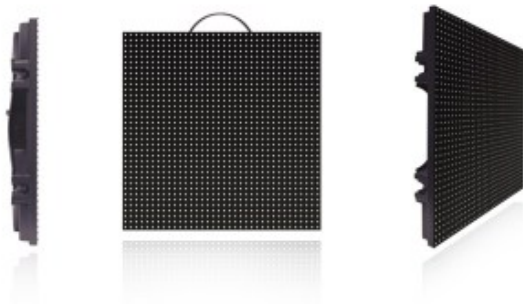

Salon Ursynów

Kraftmann Automation
ul. Maryli 19
02-842 Warszawa

Kom. +48 602 338 544
Czynne: Pn.-Pt. 10:00-18:00
oraz Nd. 10-16

Nazwa

C7 7mm pixel pitch, 2,000 nits, surface-mounted LED tile

Cena

0,00 zł

OPIS PRODUKTU

The Barco C-series LED displays are environmentally friendly displays, with less power consumption and heat generation of other LED displays. The C7 LED display is an indoor solution for both rental and permanent installations. It also features a true 100,000-hour lifetime along with RoHS compliance.

Ultimate performance

Fortunately, being green doesn't mean sacrificing performance. With its 2,000 nits high contrast calibrated output, C7 stands out in the most demanding environments. Superior color reproduction is achieved through sophisticated calibration and control algorithms. All this technology comes in an ultra-thin, fanless enclosure requiring no tools for deployment and servicing.

Flexible image processing

C7 is driven by a DX video processor to offer flexible image processing. You can zoom, crop, and create multi-windows without any additional equipment.