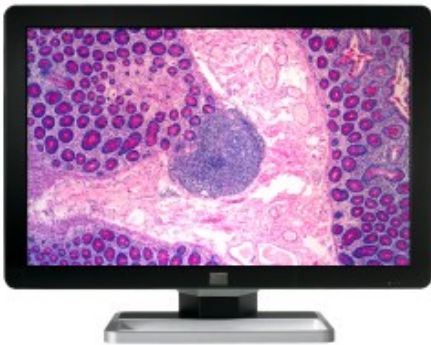

Salon Ursynów

Kraftmann Automation
ul. Maryli 19
02-842 Warszawa

Kom. +48 602 338 544
Czynne: Pn.-Pt. 10:00-18:00
oraz Nd. 10-16

Nazwa

Coronis Fusion 4MP DL (MDCC-4130) 4
MegaPixel wide-screen pathology display
system

Cena

0,00 zł

OPIS PRODUKTU

Coronis Fusion 4MP DL is a 30-inch pathology display system designed to further enhance flexibility and productivity in pathology imaging.

Enhanced viewing comfort

With the Coronis Fusion 4MP DL, there are no more boundaries. Its ingenious design allows you to use the 30-inch workstation as two seamless 2 MegaPixel heads or one wide-screen 4 MegaPixel display. The choice is yours.

Addressing the needs of both grayscale and color imaging, the Coronis Fusion 4MP DL allows you to read multiple images side by side on a single screen.

A perfect view from every angle

Coronis Fusion 4MP DL features the latest, breakthrough In-Plane Switching (IPS-Pro) LCD technology. This technology brings the most advanced LCD viewing characteristics on the market, setting new standards for brightness and contrast, even from a wide viewing angle.

Features

Multi-modality PACS imaging

The system delivers a maximum luminance of 1000 cd/m², allowing for simultaneous reading of color, grayscale and fused modalities on a single display.

Utmost precision

The integrated ULT of Coronis Fusion 4MP DL distributes the brightness equally over the entire 30-inch screen surface. Supported by an intelligent backlight design, this reduces non-uniformities caused by the LCD as well as the backlight to less than 10%. As a result, all images comply perfectly to the DICOM standard, no matter where they are positioned on the screen.

Automated Quality Assurance

The latest version of MediCal QAWeb, combined with the unique I-Guard sensor, ensures fully automated image Quality Assurance with no need for human intervention. MediCal QAWeb tracks,