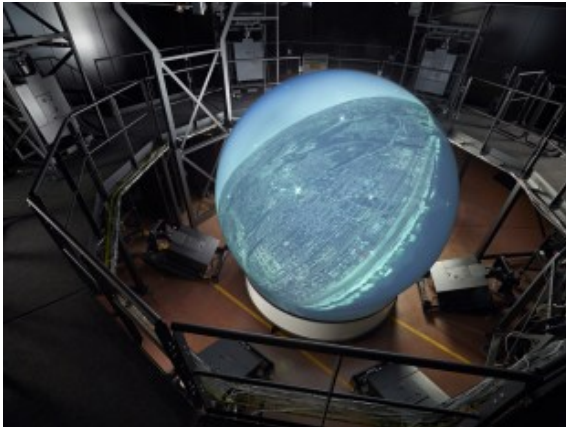

Salon Ursynów

Kraftmann Automation
ul. Maryli 19
02-842 Warszawa

Kom. +48 602 338 544
Czynne: Pn.-Pt. 10:00-18:00
oraz Nd. 10-16

Nazwa

RP-360 dome 360° immersive dome setup
for flight training

Cena

0,00 zł

OPIS PRODUKTU

Barco's RP-360 is a future-proof response to the ever-growing need for realism, with the most accurate image quality on the market today, and the only system to offer full 360° immersion with rear projection.

At a glance

13 or 14 projectors

Contrast up to 25:1

Resolution better than 4 arcmin/OLP

10ftL brightness

can fit in rooms down to 15ft high

Barco's RP-360 is designed from the ground up with Barco technology. Our powerful design tools allow us to accurately predict the system's ideal setup and performance, and feedback from the field allows us to improve our process each time. The dome's entire mechanical structure, projection and screen technology are all Barco-designed, with in-depth know how of simulation setups all over the world.

Superior design, better realism

Barco designs the dome's screens with a special coating that increases its overall image quality, while the system's spherical shape provides the pilot in training with constant eye relief. There is no disturbance from any type of front projection. Furthermore, the standard projector that drives Barco's RP-360 is a native 10 megapixel projector with liquid crystal on silicon (LCoS) technology. It features the following dedicated technologies for multi-channel setups:

DynaColor: automatic color calibration across channels

Linked constant light output: brightness equalization across channels

Edge blending: creates one seamless composite image

Warping: precise geometry correction for curved surfaces

Smearing reduction: handles fast-moving imagery effortlessly